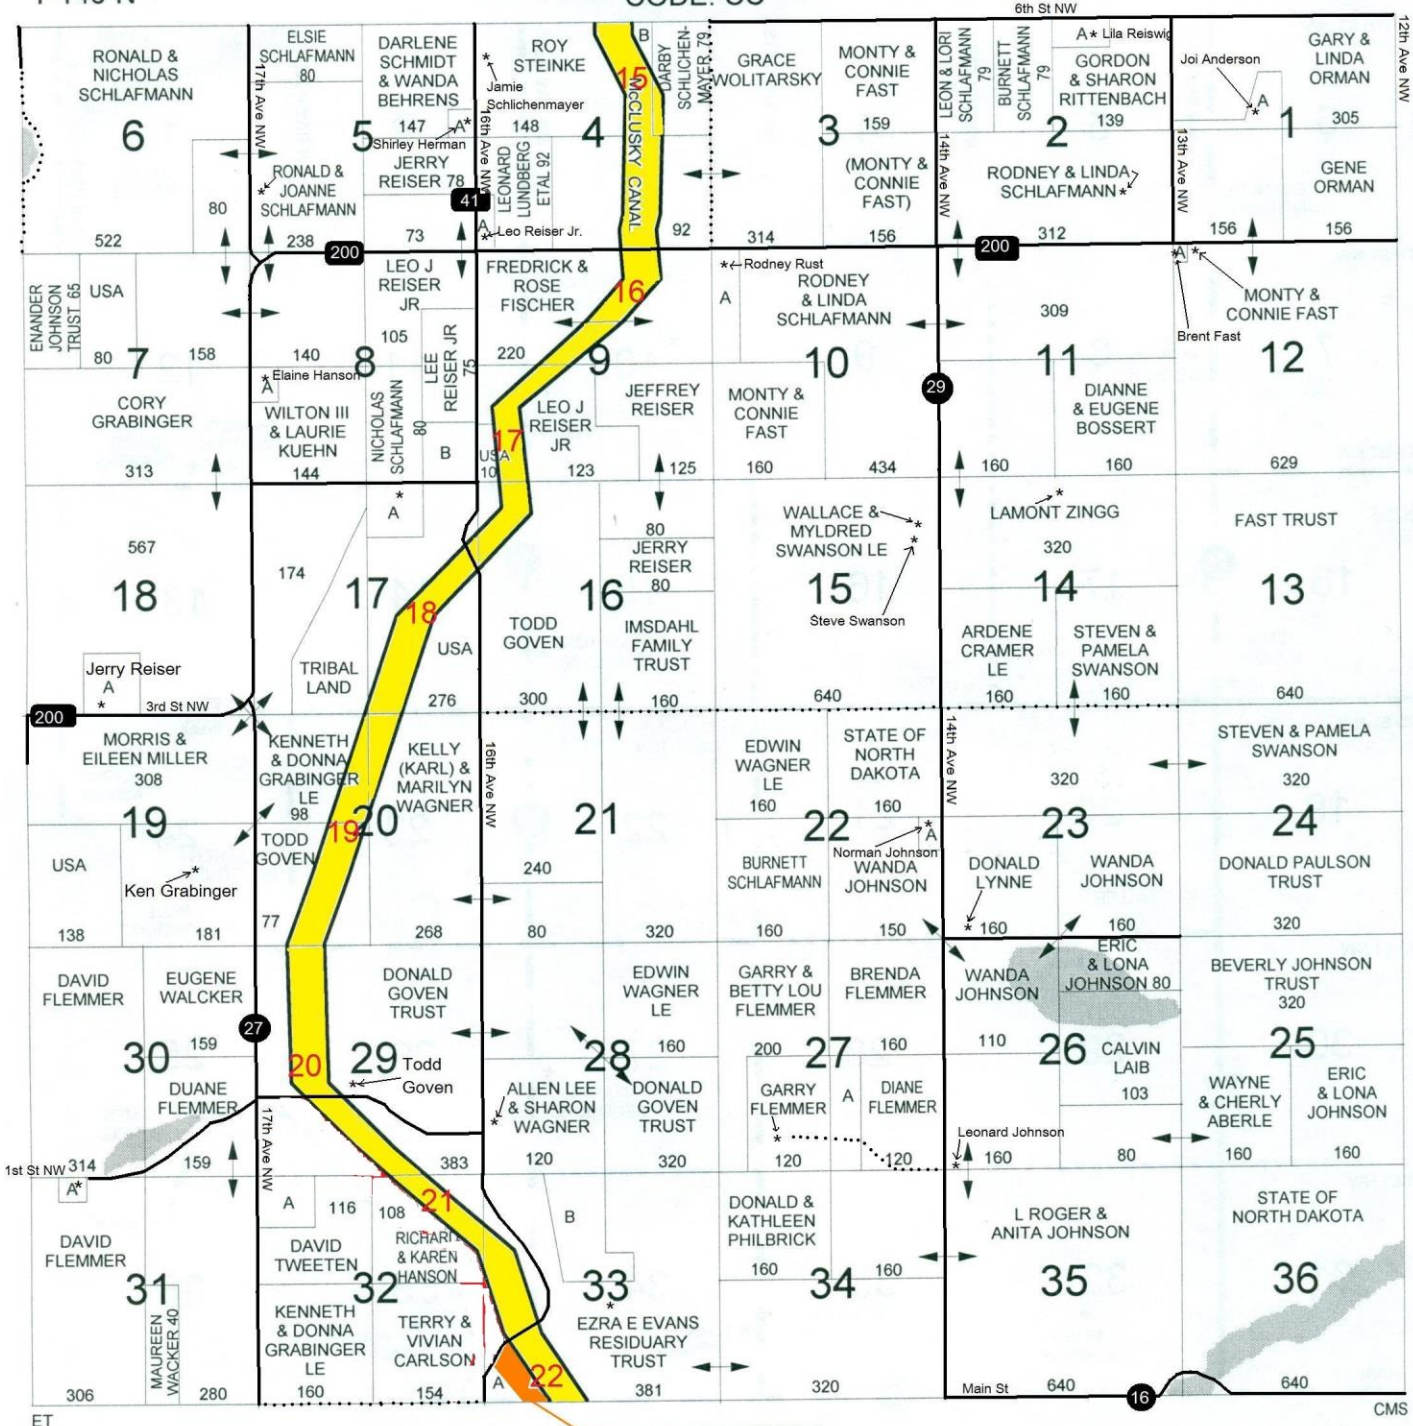

TWP 146N - R80W PLAT

T-146-N

CODE: CC

R-80-W

SMALL TRACT OWNERS

- 1-A JOI & LEAH ANDERSON - 15 ACRES
- 2-A LILA REISWIG - 21 ACRES
- 4-A LEO J JR & LAVONNE REISER - 13 ACRES
- 4-B USA - 51 ACRES
- 5-A SHIRLEY HERMAN - 10 ACRES
- 8-A ELAINE HANSON - 12 ACRES
- 8-B LEO J REISER JR - 38 ACRES
- 10-A RODNEY RUST - 40 ACRES
- 12-A BRENT FAST - 2 ACRES
- 17-A LEO J REISER JR - 40 ACRES

- 18-A JERRY & DEBRA REISER - 39 ACRES
- 22-A NORMAN & RUTH JOHNSON - 10 ACRES
- 27-A BRENDA FLEMMER & BARBARA HALLMAN - 40 ACRES
- 31-A SAMMY FEARS - 8 ACRES
- 32-A BRIAN & TINA GOVEN - 44 ACRES
- 33-A RICHARD & SHARON PHILBRICK - 18 ACRES
- 33-B J W & C D JOCHIMS TRUST - 77 ACRES

MC 22R = 55 /A

MC 22R = 55 /A

TWP 145N - R80W PLAT

T-145-N

CODE: CI

R-80-W

SMALL TRACT OWNERS

- 13-A FREDRICK & ROSE FISCHER - 22 ACRES
- 22-A NICHOLAS & PATTY WAGNER - 40 ACRES
- 28-A CHRISTOPHER PFLEIGER - 4 ACRES
- 29-A DONALD & KATHLEEN PHILBRICK - 10 ACRES