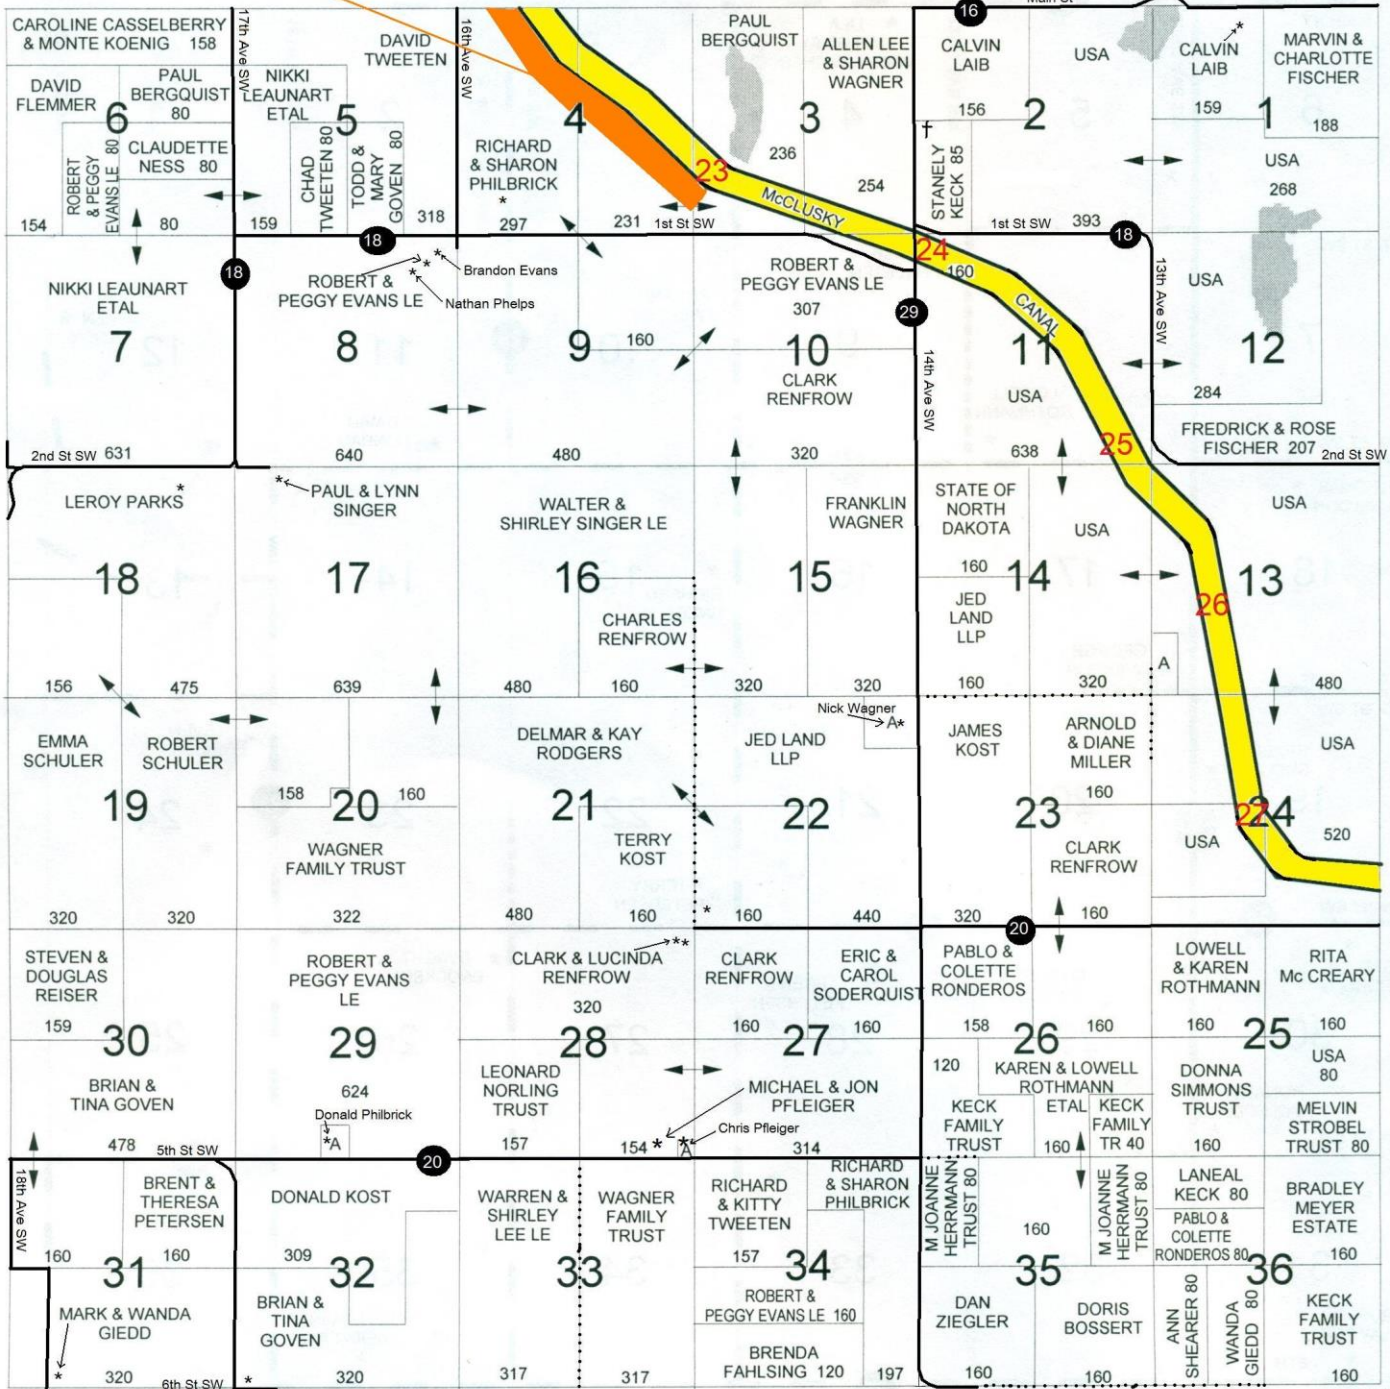

TWP 146N - R80W PLAT

T-146-N

CODE: CC

R-80-W

SMALL TRACT OWNERS

- 1-A JOI & LEAH ANDERSON - 15 ACRES
- 2-A LILA REISWIG - 21 ACRES
- 4-A LEO J JR & LAVONNE REISER - 13 ACRES
- 4-B USA - 51 ACRES
- 5-A SHIRLEY HERMAN - 10 ACRES
- 8-A ELAINE HANSON - 12 ACRES
- 8-B LEO J REISER JR - 38 ACRES
- 10-A RODNEY RUST - 40 ACRES
- 12-A BRENT FAST - 2 ACRES
- 17-A LEO J REISER JR - 40 ACRES

MC 22R = 55 /A

MC 22R = 55 /A

TWP 145N - R80W PLAT

T-145-N

CODE: CI

R-80-W

SMALL TRACT OWNERS

- 13-A FREDRICK & ROSE FISCHER - 22 ACRES
- 22-A NICHOLAS & PATTY WAGNER - 40 ACRES
- 28-A CHRISTOPHER PFLEIGER - 4 ACRES
- 29-A DONALD & KATHLEEN PHILBRICK - 10 ACRES